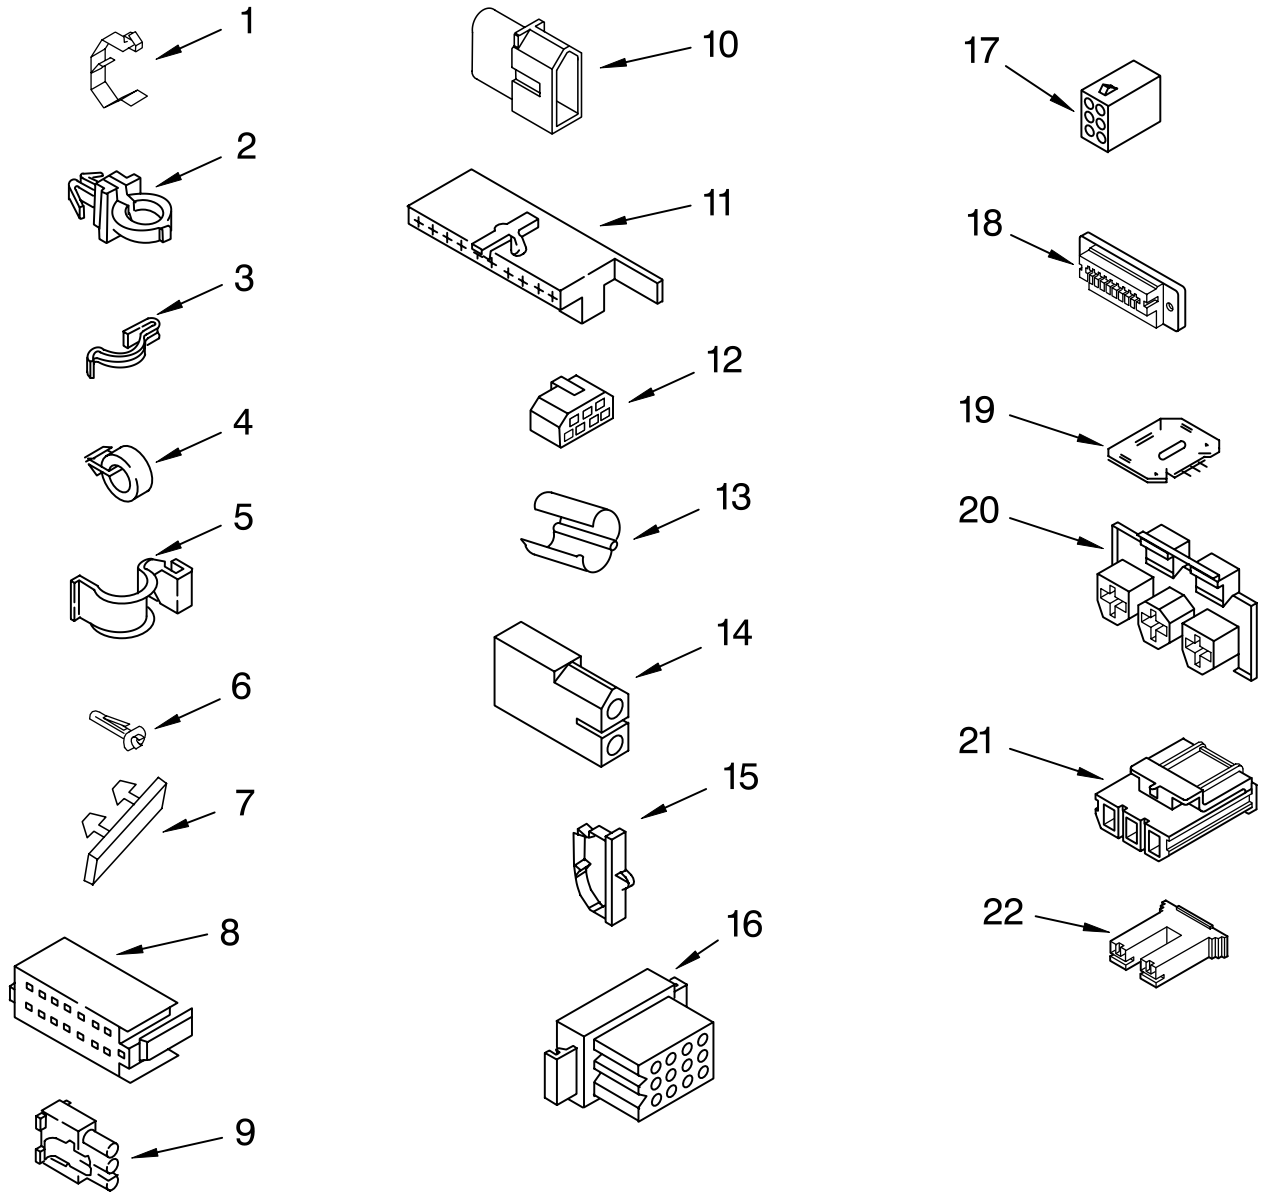

FOR ORDERING INFORMATION REFER TO PARTS PRICE LIST

MACHINE BASE PARTS

For Models: LBR5432PQ2, LBR5432PT2

(Designer White) (Biscuit)

FOR ORDERING INFORMATION REFER TO PARTS PRICE LIST

WIRING HARNESS PARTS

For Models: LBR5432PQ2, LBR5432PT2

(Designer White) (Biscuit)

WH2I

FOR ORDERING INFORMATION REFER TO PARTS PRICE LIST

WIRING HARNESS PARTS

For Models: LBR5432PQ2, LBR5432PT2

(Designer White) (Biscuit)

Illus. No.	Part No.	DESCRIPTION	Illus. No.	Part No.	DESCRIPTION	Illus. No.	Part No.	DESCRIPTION
1	3349557	Clip, Harness	10	353424	Plug, Terminal (3-Way)	17	3347730	Receptacle (6-Way)
2	388498	Clip, Harness			(Power Cord)			(Use Term. 94613)
3	3347812	Clip, Harness			(Use Term.94613)	18	3349494	Connector, Etc
4	3352501	Clip, Harness	11	62505	Block, Disconnect (Motor 2 Speed)	19	3407125	E.T.C. Control
5	90016	Clip, Harness			(Use Term.352088)	20	3948617	Connector (T.P.A.) (3-Circuit)
6	3390496	Clip, Harness	12	3347243	Block, Disconnect (Use Term. 352088)	21	3360056	Connector (T.P.A.) (3-Circuit)
7	389379	Retainer, (Suds Models)	13	63523	Protector			(Pressure Switch)
8		Timer, Block Disconnect	14	717252	Connector (2-Way)	22		Block, Connector
	3948614	White			(Use Term.94614)		3354925	Cold Valve
	352089	Black	15	3352944	Clip, Harness		3354926	Hot Valve
9	62889	Receptacle, Terminal (3-Way) (Lid Switch) (Use Term.94613) Or 94614.)	16	3390423	Block, Disconnect (12-Way) (Timer) (Use Term. 94613)			